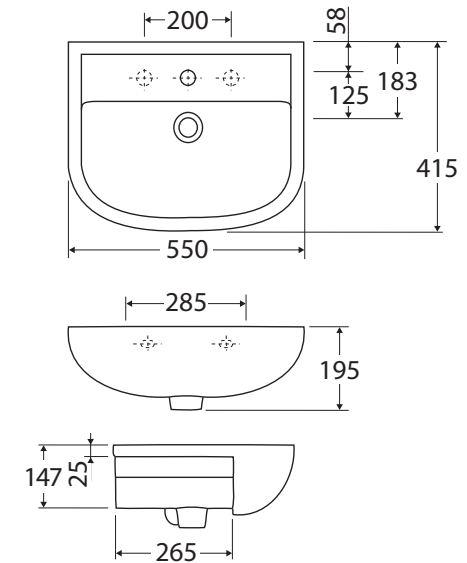

RAK Compact SEMI-RECESSED BASIN

Features

- Fully vitreous china with gloss white finish
- Requires 32 mm waste with overflow (not included)
- Capacity: 6 litres
- Chrome overflow ring available separately: **OVERFLOW**

Please note: Due to the nature of ceramic as a material, small variations in size and shape do occur. Ensure that the measurements of the purchased basin are checked physically BEFORE cutting any counter-top. Specification drawings are a guide only. Fienza will not be held liable for any errors made by external parties when cutting counter-tops.

While we aim to ensure specifications are correct at the time of publication, Fienza reserves the right to make modifications without prior notice. Physical colour may vary from image shown. All measurements are shown in millimetres. For ceramic products, please allow +/- 10 mm tolerance for manufacturing variance. Always use physical product measurements for mark-ups and roughing-in as the technical drawing may differ from actual product received.